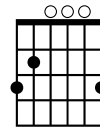

w3

**JOHNNY B GOODE**  
 in G Major  
 (original key Bb Major)

**G**

**INTRO**

(hit) (continue strum.....)  
**G C G D C G**

**VERSE 1**

**G**  
 Deep down Louisiana close to New Orleans  
 Way back up in the woods among the evergreens  
**C**  
 There stood a log cabin made of earth and wood  
**G**  
 Where lived a country boy named Johnny B. Goode  
**D**  
 Who never ever learned to read or write so well  
**G**  
 But he could play the guitar just like a ringing a bell

**CHORUS**

**G**  
 Go go  
 Go Johnny go, Go  
 Go Johnny go, Go  
**C**  
 Go Johnny go, Go  
**G**  
 Go Johnny go, Go  
**D**  
 Johnny B. Goode  
**G**

**VERSE 2**

**G**  
 He used to carry his guitar in a gunny sack  
 Go sit beneath the tree by the railroad track  
**C**  
 Oh, the engineers would see him sitting in the shade  
**G**  
 Strumming with the rhythm that the drivers made  
**D**  
 People passing by they would stop and say  
**G**  
 Oh my that little country boy could play

**CHORUS**

**G**  
 Go go  
 Go Johnny go, Go  
 Go Johnny go, Go  
**C**  
 Go Johnny go, Go  
**G**  
 Go Johnny go, Go  
**D**  
 Johnny B. Goode  
**G**

**C**

**GUITAR SOLO 2x**

(hits)  
**G C G G GGGG**  
 (strum)  
**C G D C G**

**D**

**VERSE 3**

**G**  
 His mother told him "Someday you will be a man,  
 And you will be the leader of a big old band.  
**C**  
 Many people coming from miles around  
**G**  
 To hear you play your music when the sun go down  
**D**  
 Maybe someday your name will be in lights  
**G**  
 Saying Johnny B. Goode tonight."