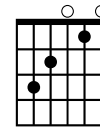

w3

**JOHNNY B GOODE**  
 in G Major  
 (original key Bb Major)

**G**

**INTRO**

(hit) (continue strum.....)  
**G C G D C G**

**VERSE 1**

**G**  
 Deep down Louisiana close to New Orleans  
 Way back up in the woods among the evergreens  
**C**  
 There stood a log cabin made of earth and wood  
**G**  
 Where lived a country boy named Johnny B. Goode  
**D**  
 Who never ever learned to read or write so well  
**G**  
 But he could play the guitar just like a ringing a bell

**CHORUS**

**G**  
 Go go  
 Go Johnny go, Go  
 Go Johnny go, Go  
**C**  
 Go Johnny go, Go  
**G**  
 Go Johnny go, Go  
**D**  
 Johnny B. Goode  
**G**

**VERSE 2**

**G**  
 He used to carry his guitar in a gunny sack  
 Go sit beneath the tree by the railroad track  
**C**  
 Oh, the engineers would see him sitting in the shade  
**G**  
 Strumming with the rhythm that the drivers made  
**D**  
 People passing by they would stop and say  
**G**  
 Oh my that little country boy could play

**CHORUS**

**G**  
 Go go  
 Go Johnny go, Go  
 Go Johnny go, Go  
**C**  
 Go Johnny go, Go  
**G**  
 Go Johnny go, Go  
**D**  
 Johnny B. Goode  
**G**

**C**

**GUITAR SOLO 2x**

(hits)  
**G C G G GGGG**  
 (strum)  
**C G D C G**

**D**

**VERSE 3**

**G**  
 His mother told him "Someday you will be a man,  
 And you will be the leader of a big old band.  
**C**  
 Many people coming from miles around  
**G**  
 To hear you play your music when the sun go down  
**D**  
 Maybe someday your name will be in lights  
**G**  
 Saying Johnny B. Goode tonight."