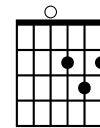

w3

**JOHNNY B GOODE**  
 in G Major  
 (original key Bb Major)

**G**

**INTRO**

(hit) (continue strum.....)  
**G C G D C G**

**VERSE 1**

**G**  
 Deep down Louisiana close to New Orleans  
 Way back up in the woods among the evergreens  
**C**  
 There stood a log cabin made of earth and wood  
**G**  
 Where lived a country boy named Johnny B. Goode  
**D**  
 Who never ever learned to read or write so well  
**G**  
 But he could play the guitar just like a ringing a bell

**CHORUS**

**G**  
 Go go  
 Go Johnny go, Go  
 Go Johnny go, Go  
**C**  
 Go Johnny go, Go  
**G**  
 Go Johnny go, Go  
**D**  
 Johnny B. Goode  
**G**

**VERSE 2**

**G**  
 He used to carry his guitar in a gunny sack  
 Go sit beneath the tree by the railroad track  
**C**  
 Oh, the engineers would see him sitting in the shade  
**G**  
 Strumming with the rhythm that the drivers made  
**D**  
 People passing by they would stop and say  
**G**  
 Oh my that little country boy could play

**CHORUS**

**G**  
 Go go  
 Go Johnny go, Go  
 Go Johnny go, Go  
**C**  
 Go Johnny go, Go  
**G**  
 Go Johnny go, Go  
**D**  
 Johnny B. Goode  
**G**

**C**

**GUITAR SOLO 2x**

(hits)  
**G C G G GGGG**  
 (strum)  
**C G D C G**

**D**

**VERSE 3**

**G**  
 His mother told him "Someday you will be a man,  
 And you will be the leader of a big old band.  
**C**  
 Many people coming from miles around  
**G**  
 To hear you play your music when the sun go down  
**D**  
 Maybe someday your name will be in lights  
**G**  
 Saying Johnny B. Goode tonight."